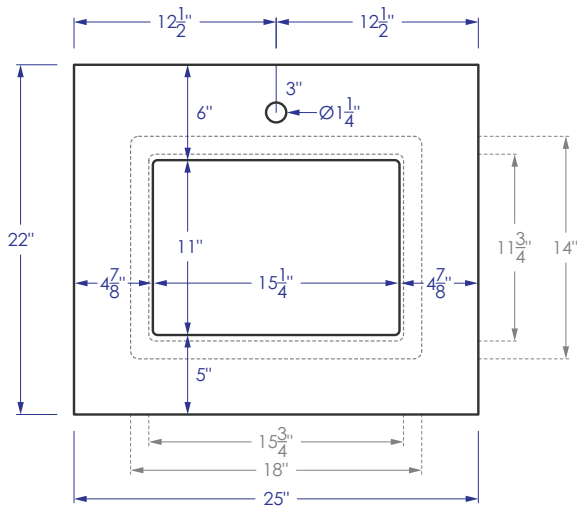

SPECIFICATION SHEET
24" FLOATING VANITY CABINET
DMV2402

IMPORTANT NOTE Please install product according to installation instructions.

QUICK SPECIFICATION LOOKUP FREQUENTLY BOUGHT TOGETHER

25" QUARTZ COUNTERTOP DMT25 STANDARD / DMTP25 PREMIUM

UNDERMOUNT SINK CUT
INCLUDES 18" OXFORD UNDERMOUNT SINK (DMS01W)

VESSEL SINK CUT
NO DRILL HOLE OR VESSEL SINK CUT INCLUDED

SIDE PROFILE VIEW

0.75" STANDARD; EASED EDGE PROFILE
1.5" PREMIUM; CHOICE OF EDGE PROFILE