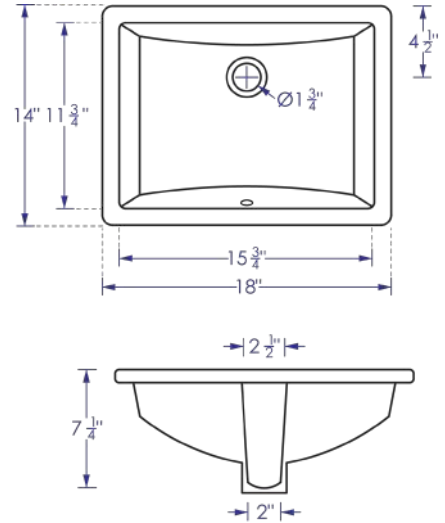

SPECIFICATION VARIANCE

Our products are constructed to maintain close dimensional tolerances that may vary slightly during the manufacturing of materials; normally +/- 1/8", occasionally more. In most cases, this slight variation does not affect installation, appearance or function. We recommend that you measure the actual cabinet before you frame, design or finish the space for your vanity. We can not be held responsible by the end user if this guideline is not followed. We reserve the right to make revisions without prior notice to product specifications.

SPECIFICATION SHEET
24" FLOATING VANITY CABINET
DMV2402

IMPORTANT NOTE Please install product according to installation instructions.

QUICK SPECIFICATION LOOKUP FREQUENTLY BOUGHT TOGETHER

25" QUARTZ COUNTERTOP DMT25 STANDARD / DMTP25 PREMIUM

UNDERMOUNT SINK CUT
INCLUDES 18" OXFORD UNDERMOUNT SINK (DMS01W)

VESSEL SINK CUT
NO DRILL HOLE OR VESSEL SINK CUT INCLUDED

SIDE PROFILE VIEW

0.75" STANDARD; EASED EDGE PROFILE
1.5" PREMIUM; CHOICE OF EDGE PROFILE