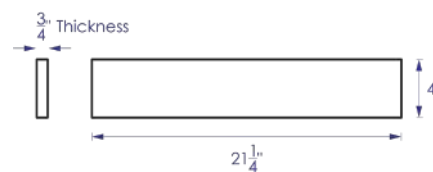

UNDERMOUNT SINK CUT
INCLUDES 18" OXFORD UNDERMOUNT SINK (DMS01W)

VESSEL SINK CUT
NO DRILL HOLE OR VESSEL SINK CUT INCLUDED

SIDE PROFILE VIEW

0.75" STANDARD; EASED EDGE PROFILE
1.5" PREMIUM; CHOICE OF EDGE PROFILE

For Premium Edge Profile Options visit www.dmbath.com.

25" QUARTZ BACKSPLASH DMB25

21.25" QUARTZ SIDESPLASH DMB21

FILLER STRIP FS

Filler Strip fills the gap between the side of your vanity cabinet and the wall. Fillers are normally cut to your required size by your professional installer.