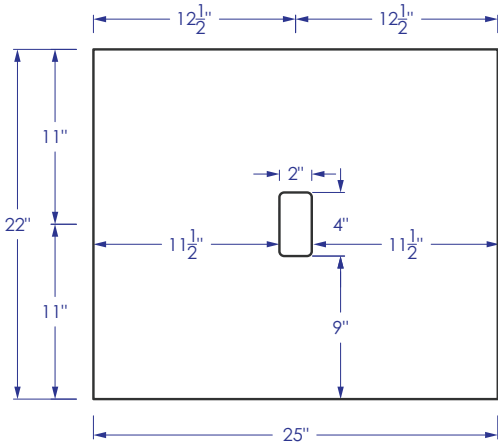

SPECIFICATION SHEET
24" FLOATING VANITY CABINET
DMV2402

IMPORTANT NOTE Please install product according to installation instructions.

QUICK SPECIFICATION LOOKUP FREQUENTLY BOUGHT TOGETHER

25" QUARTZ COUNTERTOP DMT25 STANDARD / DMTP25 PREMIUM

UNDERMOUNT SINK CUT
INCLUDES 18" OXFORD UNDERMOUNT SINK (DMS01W)

VESSEL SINK CUT
NO DRILL HOLE OR VESSEL SINK CUT INCLUDED

SIDE PROFILE VIEW

0.75" STANDARD; EASED EDGE PROFILE
1.5" PREMIUM; CHOICE OF EDGE PROFILE