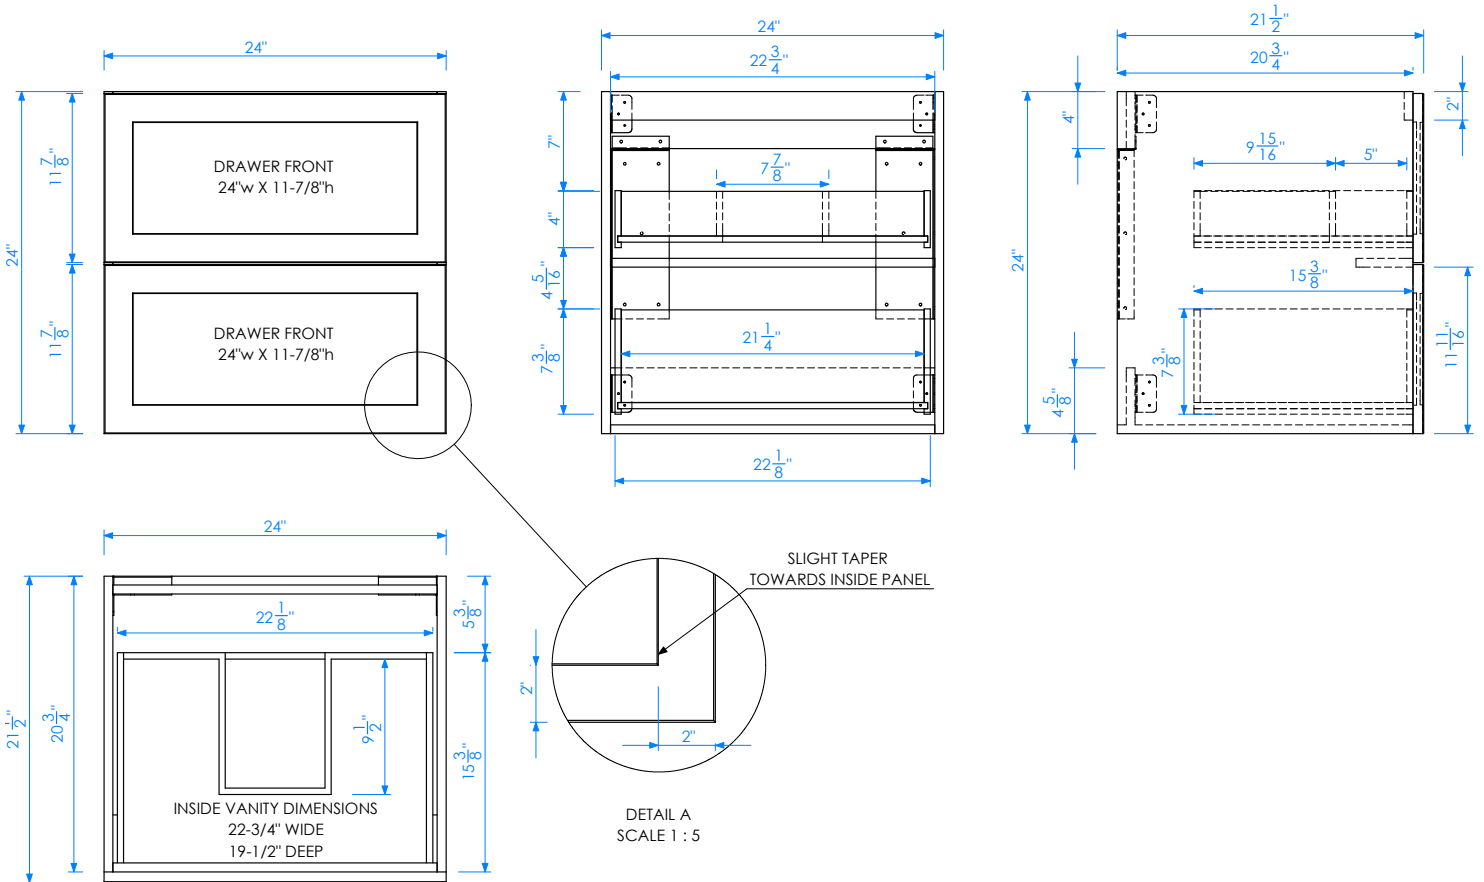

SPECIFICATION SHEET
24" FLOATING VANITY CABINET
DMV2402

IMPORTANT NOTE Please install product according to installation instructions.